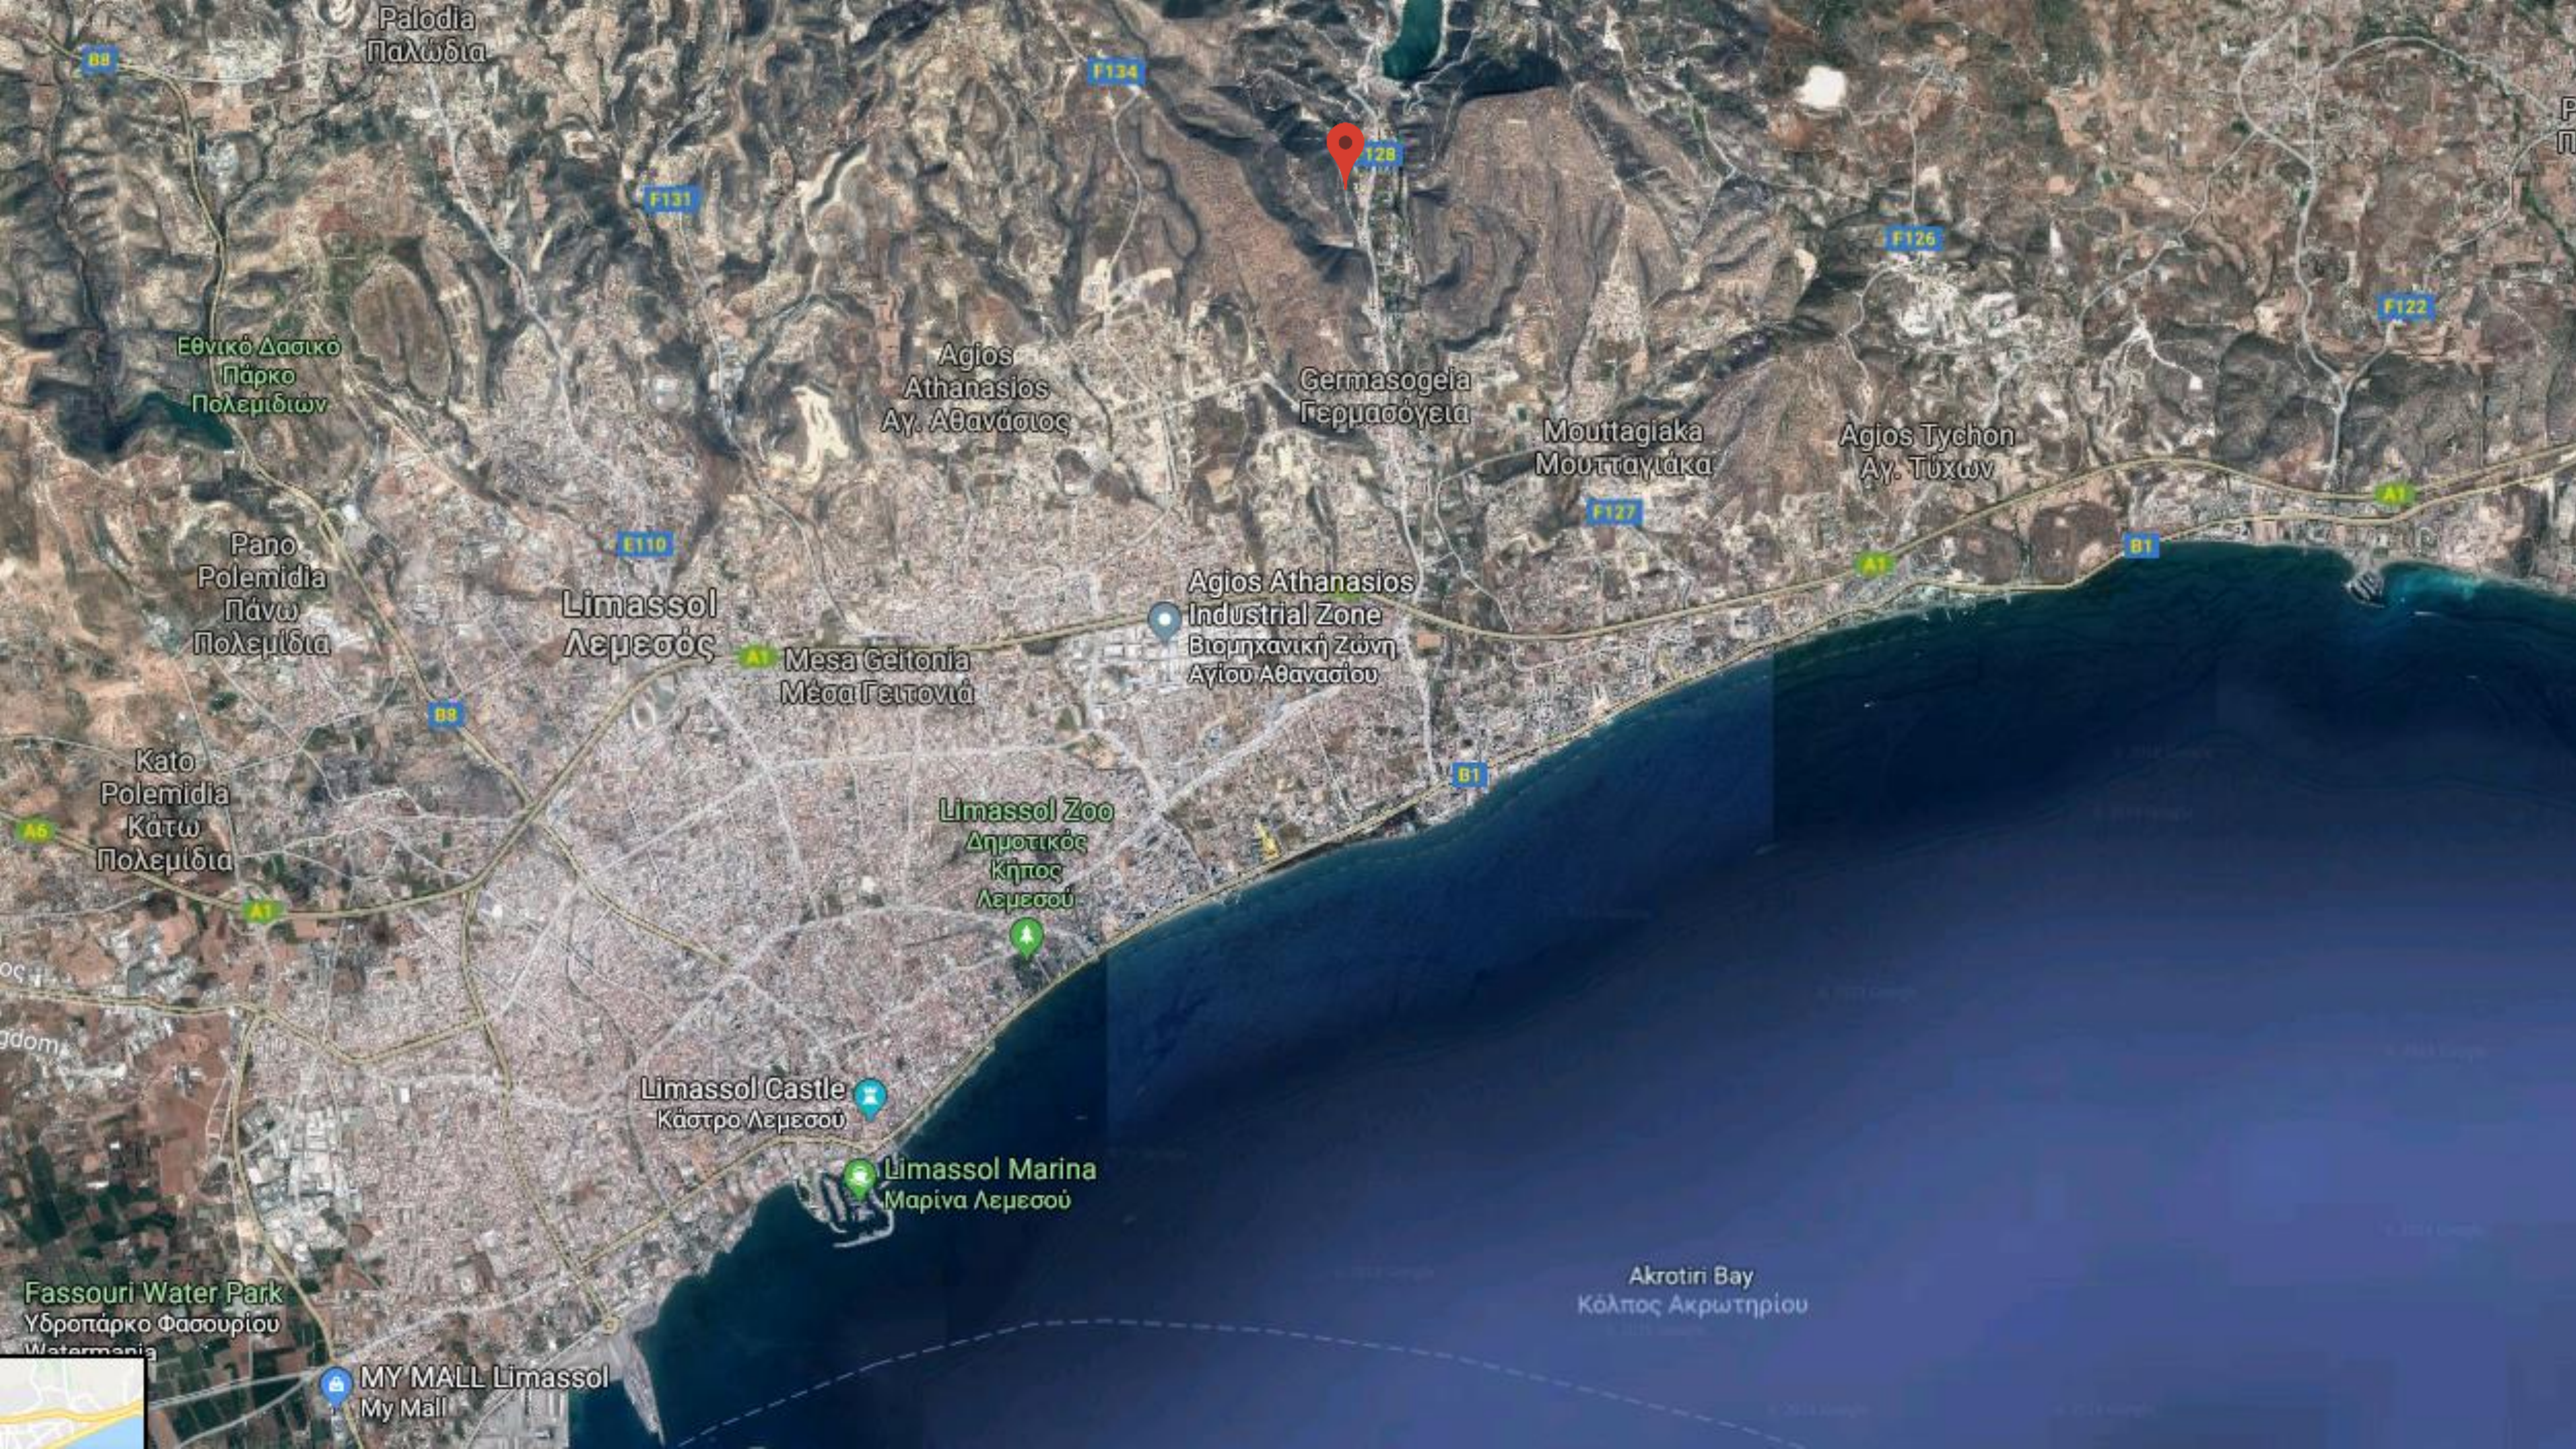

Ραλόδια
Παλώδια

B9

F134

F131

128

F126

F122

Εθνικό Δασικό
Πάρκο
Πολεμιδίων

Αγιος
Αθανάσιος
Αγ. Αθανάσιος

Γερμασόγεια
Γερμασόγεια

Μουτταγιάκα
Μουτταγιάκα

Αγιος Τύχων
Αγ. Τύχων

F127

B1

Ραπο
Ρολεμιά
Πάνω
Πολεμιά

Limassol
Λεμεσός

E110

Μεσα Γειτονιά
Μέσα Γειτονιά

Αγιος Αθανάσιος
Industrial Zone
Βιομηχανική Ζώνη
Αγίου Αθανασίου

B9

Κατο
Ρολεμιά
Κάτω
Πολεμιά

Limassol Zoo
Δημοτικός
Κήπος
Λεμεσού

B1

Limassol Castle
Κάστρο Λεμεσού

Limassol Marina
Μαρίνα Λεμεσού

Fassouri Water Park
Υδροπάρκο Φασουρίου
Watermania

MY MALL Limassol
My Mall

Akrotiri Bay
Κόλπος Ακρωτηρίου