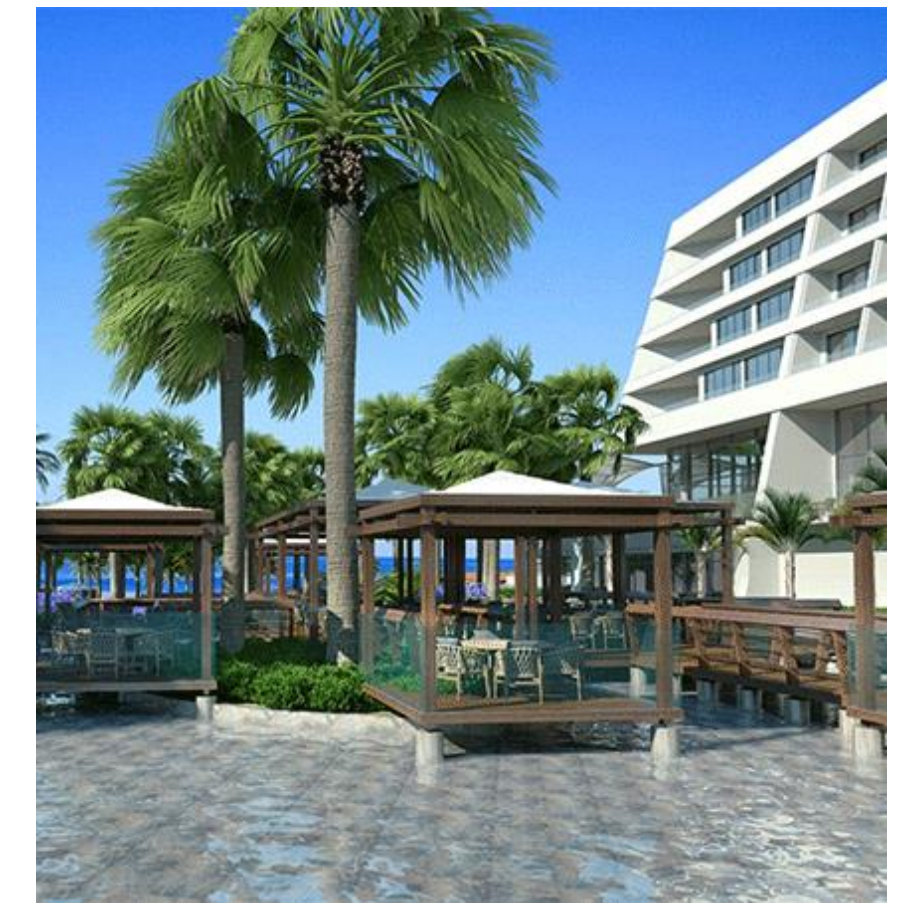

Parklane Resort